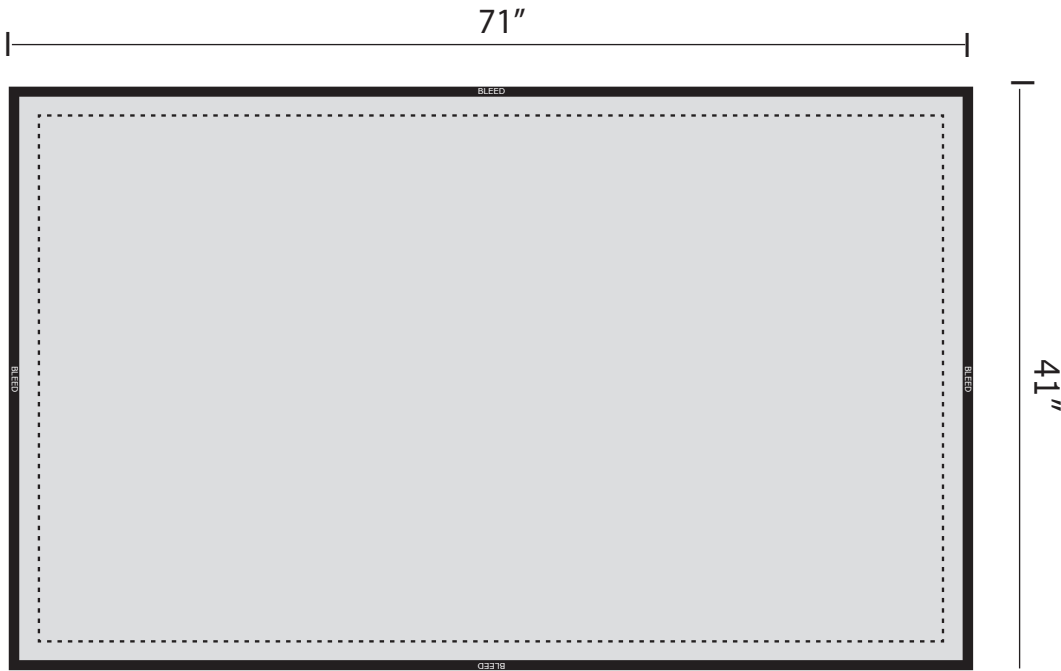

## **6' AURORA LECTERN SIDE PANEL** **71" X 41"**

Total Graphic Area: 71" x 41"

Total Safe Area: 68" x 38"

Please include a 1" bleed on all sides and be sure to leave 2" of area around all four edges where no text, logos, etc. are placed.